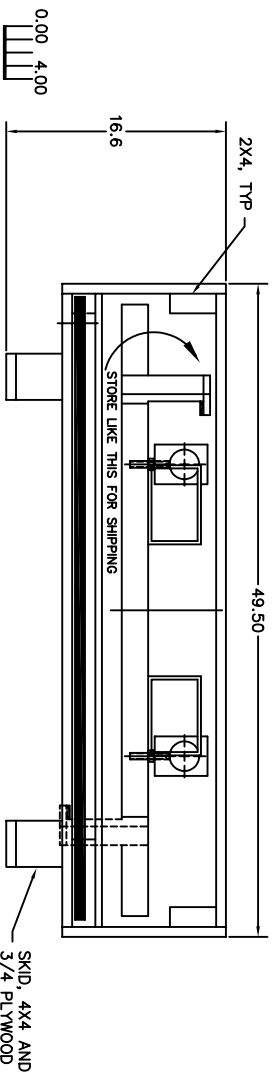

BACKPLATE ASSEMBLY  
LOOKS LIKE THIS AFTER  
TURNING THE ARMS AROUND

① SHIPPING BOX

- NOTES:  
1. ALSO STORAGE BOX. AT UCSC.

INCHES

Newport Twp. Film Laboratory  
4316 Center Road  
Ohio, CA 91710  
Optical coating designer: Scott Powers  
General manager (currently our contact person): Joe Dunn  
805 281 0270

1/4

KECK/DEIMOS  
SHIPPING BOX  
COLLIMATOR BACKPLATE  
J.o. 2 18 02  
D2232