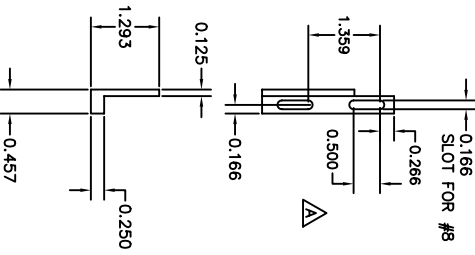

-1 BRACKET, SOFT LIMIT

1. REC'D
ALUM
NOTES:
1. NEXT ASSY: D4596-1

-2 BRACKET, HARD LIMIT

1. REC'D
ALUM
NOTES:
1. NEXT ASSY: D4596-1

FULL

VIEW INCREASE SLOT LENGTH

KECK/DEIMOS
SWITCH DETAIL SLIDER #4
23.12 TILT LIMIT