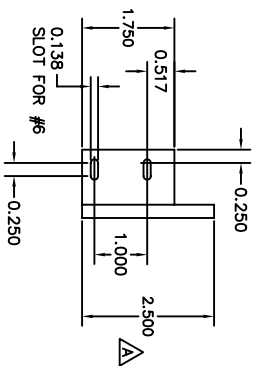

-1 BRACKET, SOFT LIMIT

1. REC'D
ALUM
NOTES:
1. NEXT ASSY: D4596-1

-2 BRACKET, HARD LIMIT

1. REC'D
ALUM
NOTES:
1. NEXT ASSY: D4596-1

FULL

VIEW INCREASE SLOT LENGTH

KECK/DEIMOS
SWITCH DETAIL SLIDER #4
23.12 TILT LIMIT